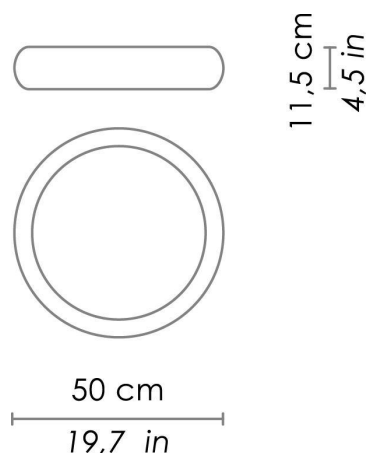

TREVISO

WALL

Wall-ceiling lamps, with diffuser in mouth-blown, satin-finish opal triplex glass; matt white, black or grey painted metal frame; white painted metal frame, with outer finishing in matt white, black or grey painted (customisable on request). The product is suitable for indoor use only.

CODE	COLOR	
ZA-LD120213B	White	
ZA-LD120213G	White - grey	
ZA-LD120213N	White - black	

DIMENSIONS AND HOLES

Dimensions	Ø 50 - 11,5 cm / Ø 19,7 - 4,5 in

ILLUMINOTECHNICAL SPECIFICATIONS

Source	LED
Power LED	17 W
Total Watt	18,5 W
Lumen LED board	2200 lm
Lumen lamp	1510 lm
Beam angle	120°
Colour temperature	3000 K
CRI	>80
Dimmer	TRIAC
Lamp life	minimum 2 years guaranteed

ILLUMINOTECHNICAL SPECIFICATIONS

Driver	included
Voltage	220-240 V
Frequency	50/60 Hz